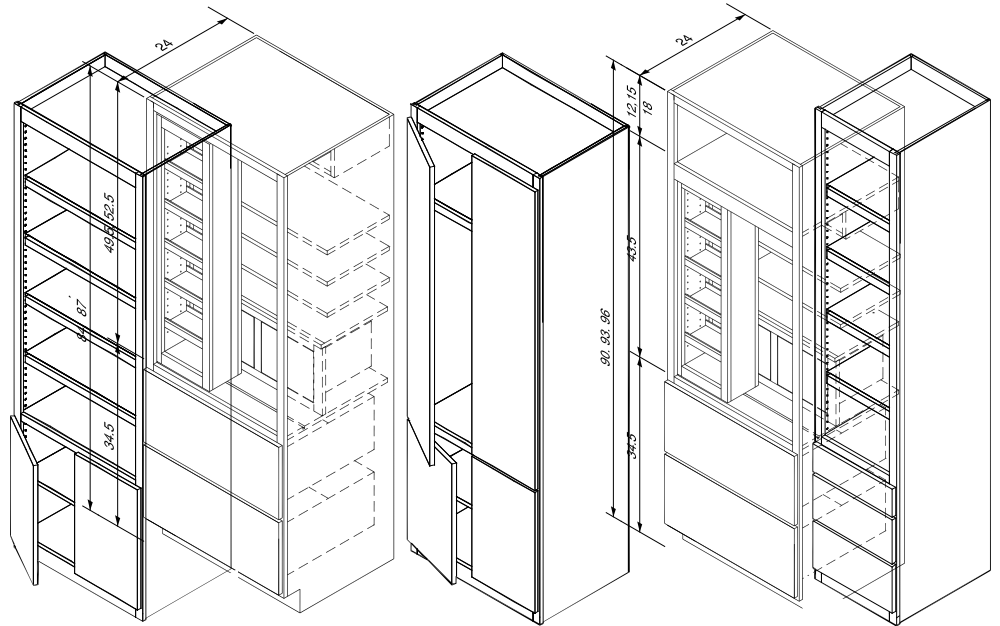

SKY VALLEY
CABINETS
CABINETS

EPA Evergreen Award Recipient | 1st KCMA Environmental Stewardship Program Participant | ISO 9001 Certified

PANTRY LARDER CABINETS

- Available in five heights: 84", 87", 90", 93", 96"

Features:

- Sliding spice rack
- Open cubby hole
- Adjustable shelves
- Interior drawer boxes

Construction:

- Cabinet box is plywood construction
- May be modified to 30" deep
- Doors will have a floating center mullion on 48" wide framed cabinets
- 42" and 48" wide framed cabinets have four drawers in the lower section
- Large bottom drawers are 10" high (Interior drawers are 8-1/2" high)

Interior:

- Options are Natural Wood Veneer (NWV) or White Vinyl (WHV)
- Interior drawer boxes are Inset and feature:
 - H edge detail
 - Slab drawer front
 - Hardwood dovetail construction
 - UMFEQ-IM guides
 - Pre-selected decorative hardware knobs
- Interior drawers are finished in Natural Maple when NWV is selected, or White painted Maple when interior is WHV
- Sliding spice rack is Maple with a natural finish

Framed Pantry Larder (PL_)

HEIGHTS: 84", 87" (no upper opening) 90", 93", 96" (includes upper opening) | DEPTH: 24"
 WIDTHS: 30", 36" (2 drawers inside & out, 6 cubbies) 42", 48" (4 drawers inside & out, 8 cubbies)