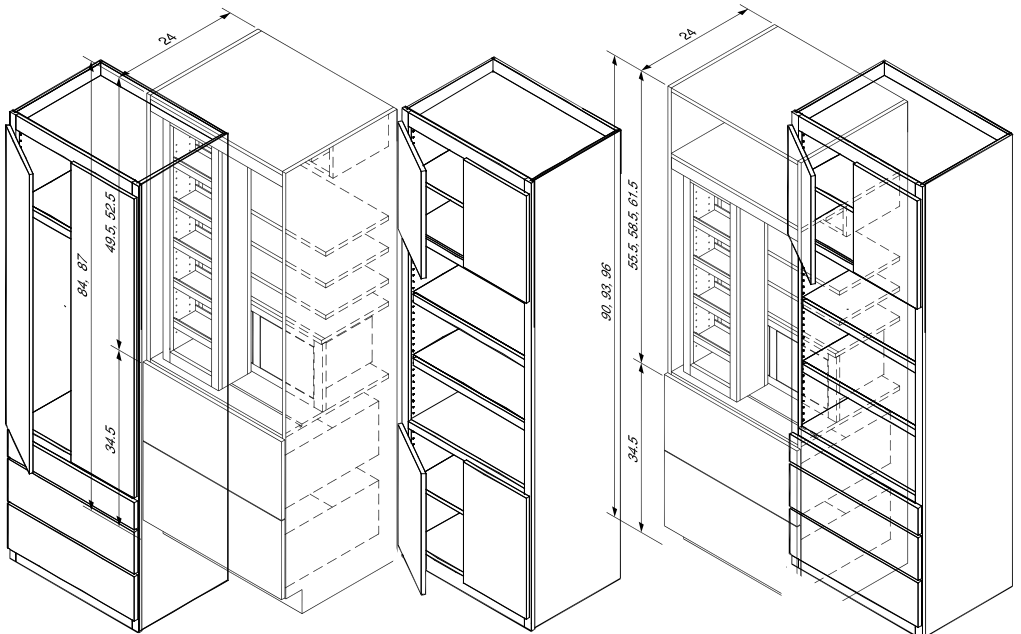

Frameless Pantry Larder (PL_)

HEIGHTS: 84", 87", 90", 93", 96" | DEPTH: 24"
WIDTHS: 30", 36" (2 drawers inside & out, 6 cubbies)

SKY VALLEY
CABINETS