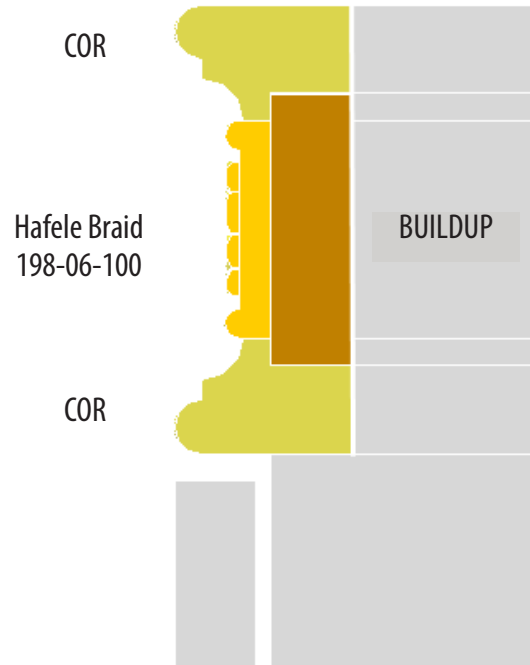

There are a number of different types of mouldings and fillers represented in these designs. Below, you'll find an index of the nomenclature used, along with a drawing of the item. Many of the items can be enhanced with edge details that match the door edge detail – be sure to ask your authorized Sky Valley Cabinetry distributor for more info.

NOTE: When an edge detail has been applied, it will be reflected in the key. For instance, SE-G is Self-Edge with a "G" edge detail.

<p>BSP - Backsplash</p>  <p>More edge details available</p>	<p>CAP - Cap Moulding</p> 	<p>COR - Cornice Moulding</p> 	<p>CRWN - Crown Moulding</p> <p>CRWN2</p> 
<p>DM - Dentil Moulding</p> 	<p>ICM - Inside Corner Mldg.</p> 	<p>LV - Light Valance</p>  <p>More edge details available; choose between 1.75" and 2.5" height</p>	<p>MP - Mounting Plate</p> 
<p>MS - Moulding Scribe</p> 	<p>OG - Ogee Moulding</p> 	<p>PR - Plate Rail</p> 	<p>RM - Rope Moulding</p> 
<p>SE - Self Edge</p>  <p>More edge details available</p>	<p>SF - Standard Filler</p> 	<p>To see more Crown Moulding profiles and edge detail options, check out the Cabinet Drawings page of our website, www.skyvalleycabinetry.com. From the home page, select Products/All the Details and choose "Cabinet Drawings." The Mouldings & Finishing Touches PDFs in the Framed and Euro Frameless sections have all the details!</p>	

Below Wall Cabinet

Above Cabinet

Below Wall Cabinet

Above Cabinet

Below Wall Cabinet

Above Cabinet

Below Wall Cabinet

Above Cabinet

Below Wall Cabinet

Above Cabinet

Below Wall Cabinet

Above Cabinet

Below Wall Cabinet