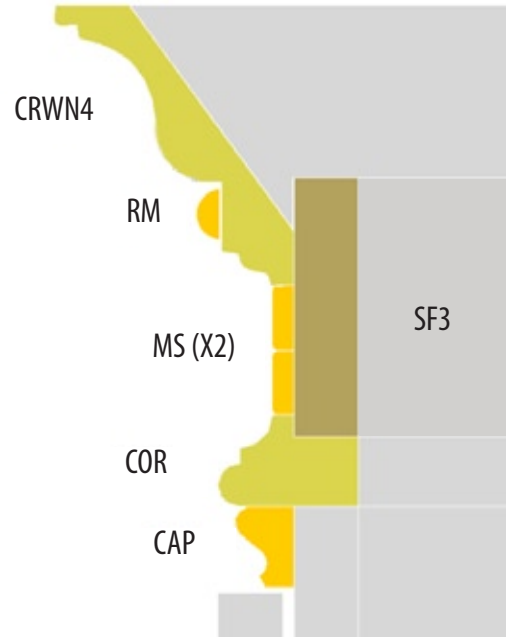

NOTE: When an edge detail has been applied, it will be reflected in the key. For instance, SE-G is Self-Edge with a "G" edge detail.

<p>BSP - Backsplash</p>  <p>More edge details available</p>	<p>CAP - Cap Moulding</p> 	<p>COR - Cornice Moulding</p> 	<p>CRWN - Crown Moulding</p> <p>CRWN2</p> 
<p>DM - Dentil Moulding</p> 	<p>ICM - Inside Corner Mldg.</p> 	<p>LV - Light Valance</p>  <p>More edge details available; choose between 1.75" and 2.5" height</p>	<p>MP - Mounting Plate</p> 
<p>MS - Moulding Scribe</p> 	<p>OG - Ogee Moulding</p> 	<p>PR - Plate Rail</p> 	<p>RM - Rope Moulding</p> 
<p>SE - Self Edge</p>  <p>More edge details available</p>	<p>SF - Standard Filler</p> 	<p>To see more Crown Moulding profiles and edge detail options, check out the Cabinet Drawings page of our website, www.skyvalleycabinetry.com. From the home page, select Products/All the Details and choose "Cabinet Drawings." The Mouldings & Finishing Touches PDFs in the Framed and Euro Frameless sections have all the details!</p>	

4/2009

Above Cabinet

Below Wall Cabinet

Above Cabinet

Below Wall Cabinet

Above Cabinet

Below Wall Cabinet

Above Cabinet

Below Wall Cabinet

Above Cabinet

Below Wall Cabinet

Above Cabinet

Below Wall Cabinet

Above Cabinet

Below Wall Cabinet

Above Cabinet

Below Wall Cabinet

Above Cabinet

Below Wall Cabinet

Above Cabinet

Below Wall Cabinet