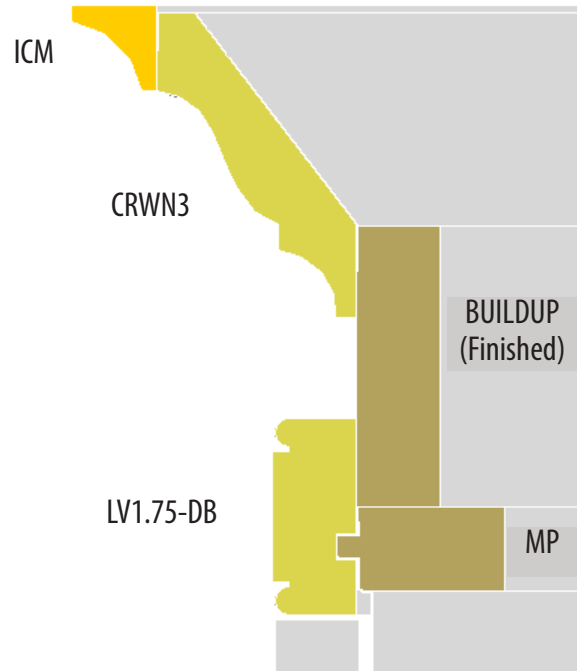

NOTE: When an edge detail has been applied, it will be reflected in the key. For instance, SE-G is Self-Edge with a "G" edge detail.

<p>BSP - Backsplash</p>  <p>More edge details available</p>	<p>CAP - Cap Moulding</p> 	<p>COR - Cornice Moulding</p> 	<p>CRWN - Crown Moulding</p> <p>CRWN2</p> 
<p>DM - Dentil Moulding</p> 	<p>ICM - Inside Corner Mldg.</p> 	<p>LV - Light Valance</p>  <p>More edge details available; choose between 1.75" and 2.5" height</p>	<p>MP - Mounting Plate</p> 
<p>MS - Moulding Scribe</p> 	<p>OG - Ogee Moulding</p> 	<p>PR - Plate Rail</p> 	<p>RM - Rope Moulding</p> 
<p>SE - Self Edge</p>  <p>More edge details available</p>	<p>SF - Standard Filler</p> 	<p>To see more Crown Moulding profiles and edge detail options, check out the Cabinet Drawings page of our website, www.skyvalleycabinetry.com. From the home page, select Products/All the Details and choose "Cabinet Drawings." The Mouldings & Finishing Touches PDFs in the Framed and Euro Frameless sections have all the details!</p>	

4/2009

Above Cabinet

Below Wall Cabinet

Above Cabinet

Below Wall Cabinet

Above Cabinet

Below Wall Cabinet

Above Cabinet

Below Wall Cabinet

Above Cabinet

Below Wall Cabinet

Above Cabinet

Below Wall Cabinet

Above Cabinet

Below Wall Cabinet

Above Cabinet

Below Wall Cabinet

Above Cabinet

Below Wall Cabinet

Above Cabinet

Below Wall Cabinet