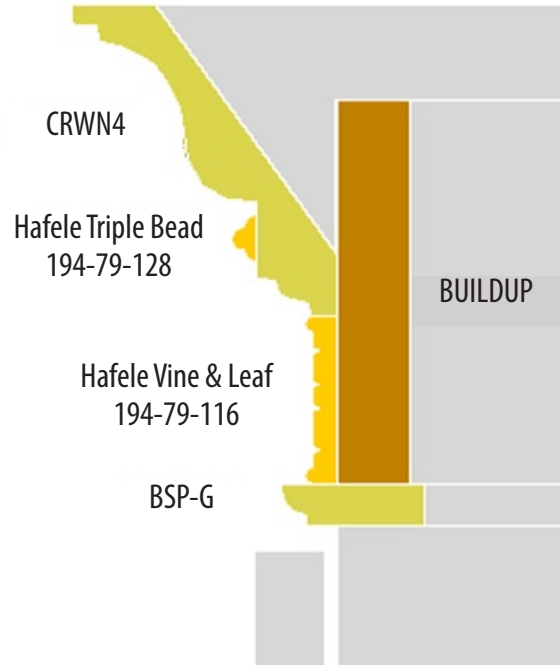

NOTE: When an edge detail has been applied, it will be reflected in the key. For instance, SE-G is Self-Edge with a "G" edge detail.

<p>BSP - Backsplash</p>  <p>More edge details available</p>	<p>CAP - Cap Moulding</p> 	<p>COR - Cornice Moulding</p> 	<p>CRWN - Crown Moulding</p> <p>CRWN2</p> 
<p>DM - Dentil Moulding</p> 	<p>ICM - Inside Corner Mldg.</p> 	<p>LV - Light Valance</p>  <p>More edge details available; choose between 1.75" and 2.5" height</p>	<p>MP - Mounting Plate</p> 
<p>MS - Moulding Scribe</p> 	<p>OG - Ogee Moulding</p> 	<p>PR - Plate Rail</p> 	<p>RM - Rope Moulding</p> 
<p>SE - Self Edge</p>  <p>More edge details available</p>	<p>SF - Standard Filler</p> 	<p>To see more Crown Moulding profiles and edge detail options, check out the Cabinet Drawings page of our website, www.skyvalleycabinetry.com. From the home page, select Products/All the Details and choose "Cabinet Drawings." The Mouldings & Finishing Touches PDFs in the Framed and Euro Frameless sections have all the details!</p>	

4/2009

Above Cabinet

Below Wall Cabinet

Above Cabinet

Below Wall Cabinet

Above Cabinet

Below Wall Cabinet

Above Cabinet

Below Wall Cabinet

Above Cabinet

Below Wall Cabinet

Above Cabinet

Below Wall Cabinet

Above Cabinet

Below Wall Cabinet

Above Cabinet

Below Wall Cabinet

Above Cabinet

Below Wall Cabinet

Above Cabinet

Below Wall Cabinet