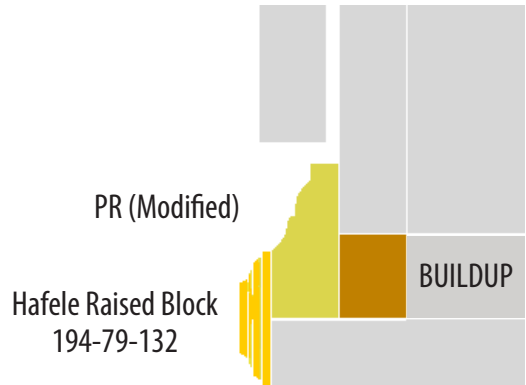

Below Wall Cabinet