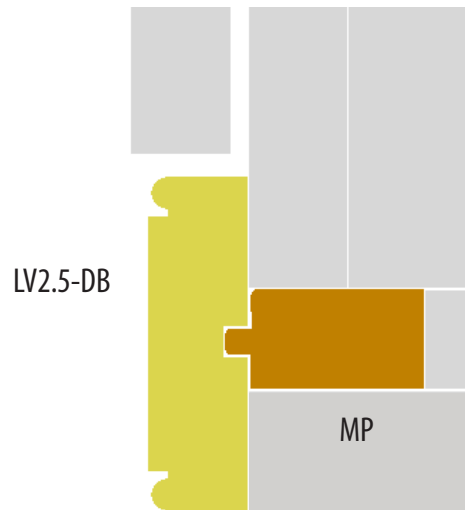

NOTE: When an edge detail has been applied, it will be reflected in the key. For instance, SE-G is Self-Edge with a "G" edge detail.

<p>BSP - Backsplash</p>  <p>More edge details available</p>	<p>CAP - Cap Moulding</p> 	<p>COR - Cornice Moulding</p> 	<p>CRWN - Crown Moulding</p> <p>CRWN2</p> 
<p>DM - Dentil Moulding</p> 	<p>ICM - Inside Corner Mldg.</p> 	<p>LV - Light Valance</p>  <p>More edge details available; choose between 1.75" and 2.5" height</p>	<p>MP - Mounting Plate</p> 
<p>MS - Moulding Scribe</p> 	<p>OG - Ogee Moulding</p> 	<p>PR - Plate Rail</p> 	<p>RM - Rope Moulding</p> 
<p>SE - Self Edge</p>  <p>More edge details available</p>	<p>SF - Standard Filler</p> 	<p>To see more Crown Moulding profiles and edge detail options, check out the Cabinet Drawings page of our website, www.skyvalleycabinetry.com. From the home page, select Products/All the Details and choose "Cabinet Drawings." The Mouldings & Finishing Touches PDFs in the Framed and Euro Frameless sections have all the details!</p>	

4/2009

Above Cabinet

Below Wall Cabinet

Above Cabinet

Below Wall Cabinet

Above Cabinet

Below Wall Cabinet

Above Cabinet

Below Wall Cabinet

Above Cabinet

Below Wall Cabinet

Above Cabinet

Below Wall Cabinet

Above Cabinet

Below Wall Cabinet

Above Cabinet