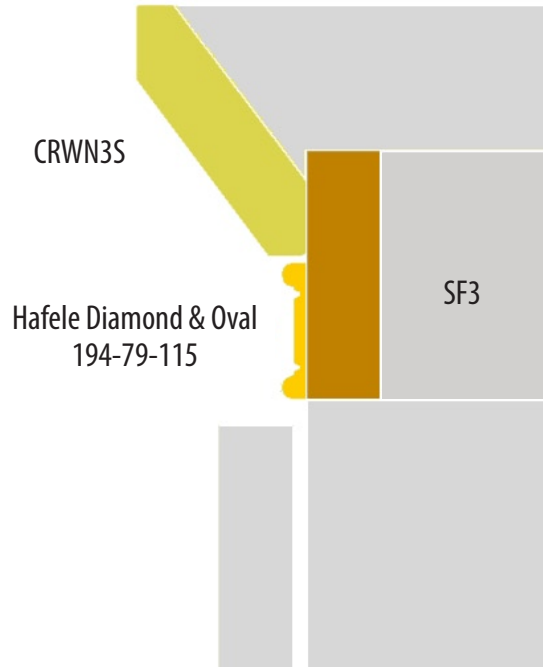

NOTE: When an edge detail has been applied, it will be reflected in the key. For instance, SE-G is Self-Edge with a "G" edge detail.

<p>BSP - Backsplash</p>  <p>More edge details available</p>	<p>CAP - Cap Moulding</p> 	<p>COR - Cornice Moulding</p> 	<p>CRWN - Crown Moulding</p> <p>CRWN2</p> 
<p>DM - Dentil Moulding</p> 	<p>ICM - Inside Corner Mldg.</p> 	<p>LV - Light Valance</p>  <p>More edge details available; choose between 1.75" and 2.5" height</p>	<p>MP - Mounting Plate</p> 
<p>MS - Moulding Scribe</p> 	<p>OG - Ogee Moulding</p> 	<p>PR - Plate Rail</p> 	<p>RM - Rope Moulding</p> 
<p>SE - Self Edge</p>  <p>More edge details available</p>	<p>SF - Standard Filler</p> 	<p>To see more Crown Moulding profiles and edge detail options, check out the Cabinet Drawings page of our website, www.skyvalleycabinetry.com. From the home page, select Products/All the Details and choose "Cabinet Drawings." The Mouldings & Finishing Touches PDFs in the Framed and Euro Frameless sections have all the details!</p>	

4/2009

Above Cabinet

Below Wall Cabinet

Above Cabinet

Below Wall Cabinet

Above Cabinet

Below Wall Cabinet

Above Cabinet

Below Wall Cabinet

Above Cabinet

Below Wall Cabinet

Above Cabinet

Below Wall Cabinet

Above Cabinet

Below Wall Cabinet

Above Cabinet

Below Wall Cabinet

Above Cabinet

Below Wall Cabinet

Above Cabinet

Below Wall Cabinet